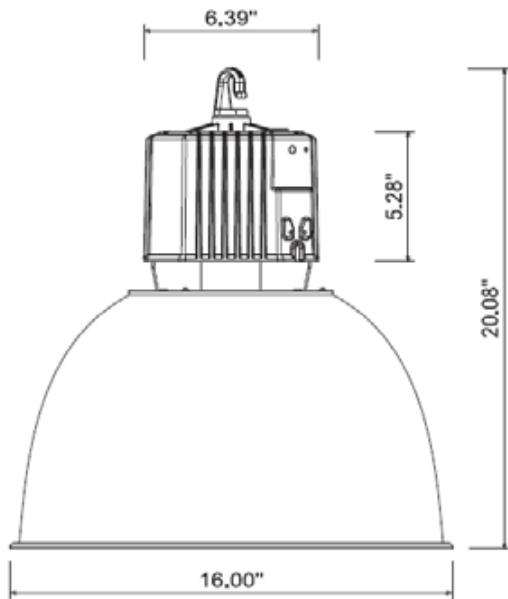

**CERTIFICATIONS**

**PRODUCT SPECIFICATIONS**

PART NUMBER	INSTALLS EZ LED	LUMENS	WATTAGE	CCT	CRI
OEO-NTS-HB-26U-850	VHO-U	26,000	205W	5,000K	83+
OEO-NTS-HB-22U-850	HO-U-P	22,300	168W	5,000K	83+
OEO-NTS-HB-20D-850	HO-D-P	19,500	5,000K	83+	

**DIMENSIONS**

**NOTES**

- Junction box required for installation
- Mounting: hook, 4' cord and connector
- Optional wire cage cover