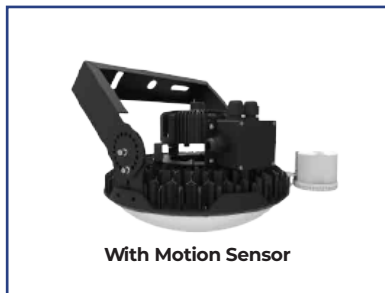

PRODUCT SPECIFICATIONS

PRODUCT NAME	WATTAGES	REPLACES	LUMENS	DIMENSIONS	CCT	CRI
  OEO -AP-100	100W	250W-400W HID	16,000 Lm	12.6x12.6x7.9"	5000K	≥80
  OEO-AP-150	150W	400W HID	24,000 Lm	12.6x12.6x7.9"	5000K	≥80

MOUNTING OPTIONS

- **Efficacy:** 160 lumens per watt
- **Powered By:** 110V to 277V (347V-480V available)
- **Energy Savings:** 75+%
- **Operating Temp:** -22°F to 113°F
- **Start-up:** Instant on/off, instant restrike
- **Beam Angle:** 100W has 120° standard, 150W has 60° standard
- **Sensors:** Yes, optional and compatible
- **Fixture Material:** Aluminum Alloy
- **Dimmable:** Yes