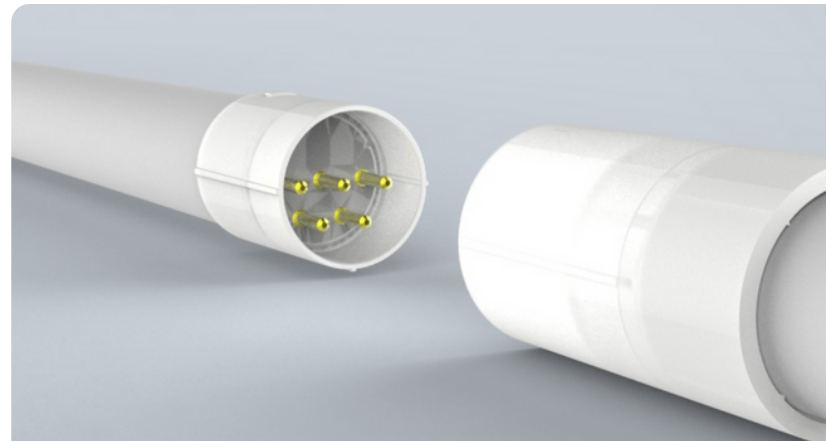

TLED LAMP – T8/T12 REPLACEMENT

T8 LED Tube - 8 Foot Retrofit

OEO offers multiple varieties of LEDs to replace your fluorescent tubes. Our 8-foot replacement LED provides a quick and easy way to upgrade your inefficient, 8 foot T8 and T12 fluorescent bulbs. These “kits” are shipped in two 4-foot sections and quick connect to make an 8 foot lamp. Also included are end cap adapters the G13 pin base to Fa8 or R17d, thus providing ultimate installation flexibility.

FEATURES

- 8-foot replacement LED for T8 and T12 fluorescent tubes
- Easy assembly – two four-foot sections quick connect into an eight-foot lamp
- Fa8 and R17d end cap adapters for ultimate installation flexibility
- Convenient and quick installation
- Works in cold temperature applications
- NSF listed for food zone, splash zone, and non-food zone
- Shatterproof coated, glass tube for optimal light output and heat diffusion
- Energy Savings up to 62%
- L90 LED Rating – 90% lumen maintenance at 54,000 hours
- Ribbed Polymer Diffusing Lens for Even Illumination
- Perfect Blend of Design, Performance, & Reliability

APPLICATIONS

- Office Lighting
- Schools & Universities
- Retail
- Hospitals

CERTIFICATIONS

SPECIFICATIONS

- **TYPE:** Hybrid Type A/B (ballast bypass or ballast compatible)
- **LENGTH:** 8 Feet or 96 Inches
- **POWERED BY:** 120-277v direct line voltage
- **WATTAGE:** 42 watts
- **LUMENS:** 5,500 LM
- **BEAM ANGLE:** 325°
- **EFFICACY:** 130 lumens per watt
- **CRI:** 80
- **PIN BASE:** G13 with Fa8 and R17d adapters
- **WARRANTY:** 5 years
- **MANUFACTURER INFO:** ESPEN Technology

NOTES

This LED lamp is only compatible with electronic ballasts VE259MVHIP / VE250120HIP only. Do not try to use with other ballasts.

TLED LAMP – T8 / T12 REPLACEMENT

T8 LED Tube – 8 Foot Retrofit

WIRING DIAGRAM