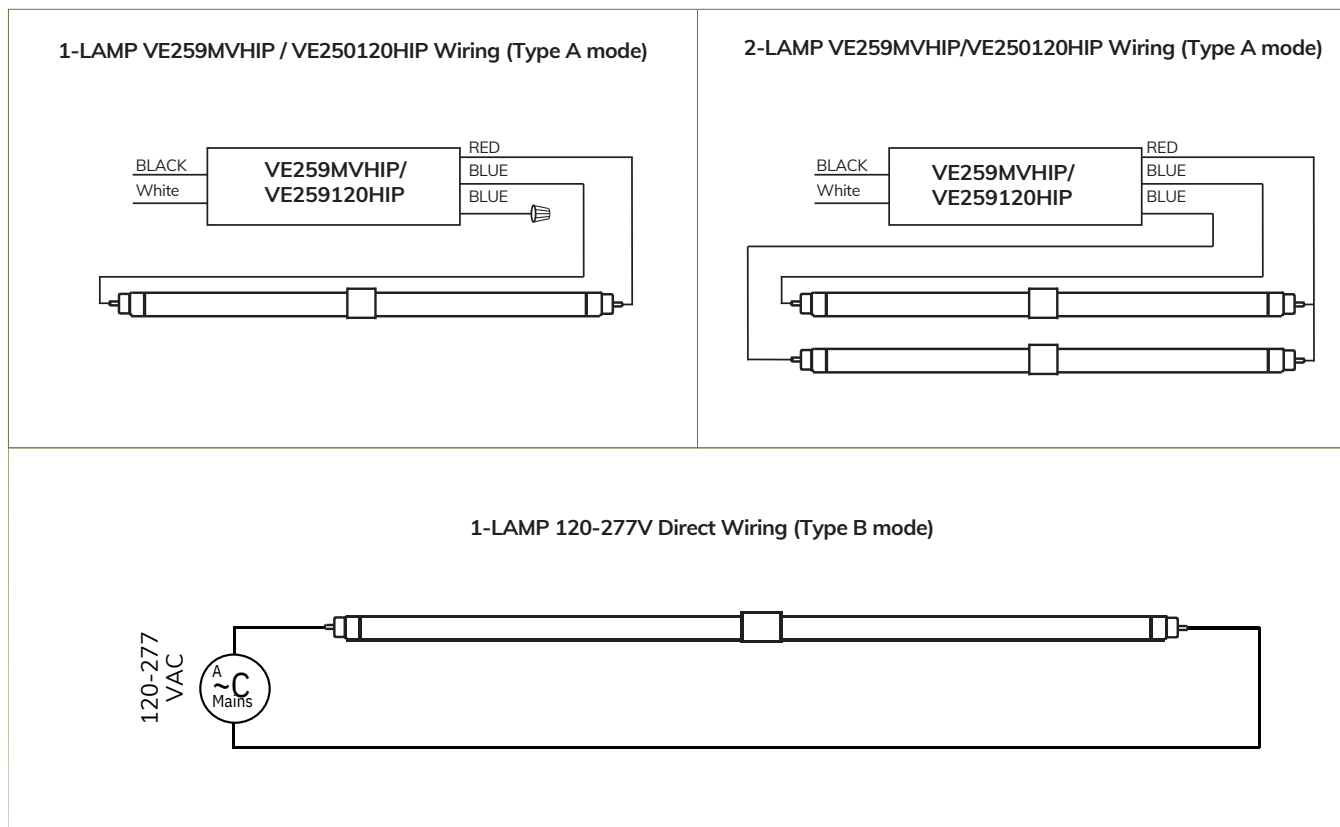

FEATURES

- 8-foot replacement LED for T8 and T12 fluorescent tubes
- Easy assembly – two four-foot sections quick connect into an eight-foot lamp
- Fa8 and R17d end cap adapters for ultimate installation flexibility
- Convenient and quick installation
- Works in cold temperature applications
- NSF listed for food zone, splash zone, and non-food zone
- Shatterproof coated, glass tube for optimal light output and heat diffusion
- Energy Savings up to 62%
- L90 LED Rating – 90% lumen maintenance at 54,000 hours
- Ribbed Polymer Diffusing Lens for Even Illumination
- Perfect Blend of Design, Performance, & Reliability

APPLICATIONS

- Office Lighting
- Schools & Universities
- Retail
- Hospitals

CERTIFICATIONS

SPECIFICATIONS

- **TYPE:** Hybrid Type A/B (ballast bypass or ballast compatible)
- **LENGTH:** 8 Feet or 96 Inches
- **POWERED BY:** 120-277v direct line voltage
- **WATTAGE:** 42 watts
- **LUMENS:** 5,500 LM
- **BEAM ANGLE:** 325°
- **EFFICACY:** 130 lumens per watt
- **CRI:** 80
- **PIN BASE:** G13 with Fa8 and R17d adapters
- **WARRANTY:** 5 years
- **MANUFACTURER INFO:** ESPEN Technology

NOTES

This LED lamp is only compatible with electronic ballasts VE259MVHIP / VE250120HIP only. Do not try to use with other ballasts.

TLED LAMP – T8 / T12 REPLACEMENT

T8 LED Tube – 8 Foot Retrofit

WIRING DIAGRAM