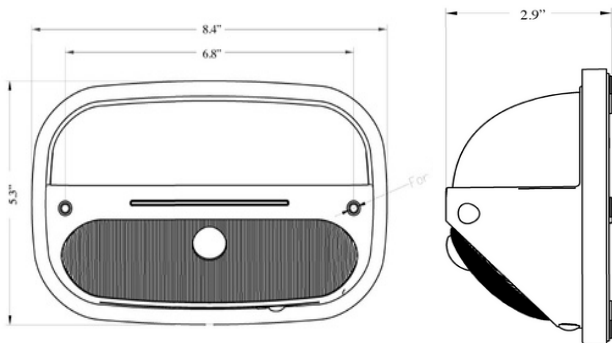

OFF-GRID SOLAR FIXTURE

Mini Wall Pack (SWL)

The Solera Solar Mini Wall Pack light features an all-in-one design. The solar panel and battery are built into the LED fixture. No need for a power source, which eliminates the need for trenching or wiring. The Solar Wall Pack Light has a built-in LED energy indicator.

FEATURES

- Comparable to 150 watt HID
- Completely off-grid, no need for wiring or trenching
- All-in-one design with solar panel, light engine and battery built right into the fixture
- Fixture features three operating modes, PIR motion sensor, timer, and full brightness
- Lithium Ion battery lasts over 1,500 charge cycles
- 4W LED fixture comparable to 35W Halogen fixtures.
- 3 modes including, PIR Motion Sensor, Timer and Full Brightness.
- LED indicator shows the nights remaining on the current charge
- Perfect for illuminating doorways, walkways, railings, and more

DIMENSIONS

SPECIFICATIONS

- **POWERED BY:** Solar
- **WATTAGE:** 20W
- **LUMENS:** 2,000 LM
- **CHARGE TIME:** 7 hours
- **BATTERY CHARGING TEMP:** 32°F to 149°F
- **OPERATING TEMP:** -13°F to 149°F
- **BEAM ANGLE:** 120°
- **INGRESS PROTECTION:** IP65
- **MODES:** 3
- **EFFICACY:** 100 LPW
- **WARRANTY:** 3 years