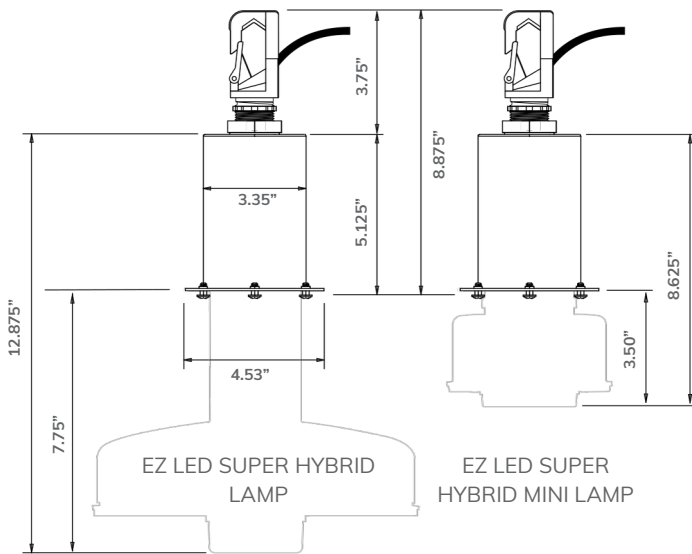

OEO EZ BASE

The OEO EZ BASE converts the mogul base OEO EZ LED lamp to a luminaire for hook or suspended cable mounting. Both the hook and the suspended cable mounting carry a 3/4" NPT thread that can directly mount to a conduit. An optional aircraft steel safety cable is available and designed to attach to the base for a fail-safe attachment.

Some feature highlights include:

- White matte powder coat finish
- 2 meter / 6 foot white cable, terminated with three bare wire 18 AWG
- 1 kg / 2.2 lb (including weight of 2 meter / 6 foot cable)
- Optional safety cable

EZ BASE with Hook Mounting

EZ BASE with Suspended Cable Mounting and Canopy

Certifications

Ordering Information

Category	Description	Product Code	Part #
EZ BASE	EZ BASE E39 White Hook Bare Wires - White	03810	OEO-EZ-BASE-E39
	EZ BASE E40 White Hook Bare Wires - White	03811	OEO-EZ-BASE-E40
Suspended Cable + Canopy	EZ BASE E39 Suspended 2.0M Bare Wire - White	03818	OEO-EZ-BASE-SUS-E39-WH OEO-
	EZ BASE E39 Suspended 2.0M Bare Wire - Black	03819	EZ-BASE-SUS-E39-BL
	EZ BASE E40 Suspended 2.0M Bare Wire - White	03815	OEO-EZ-BASE-SUS-E40-WH
Optional Safety Cable	EZ BASE Safety Cable – 0.75 Meters / 2 Feet	03027	SCB-001