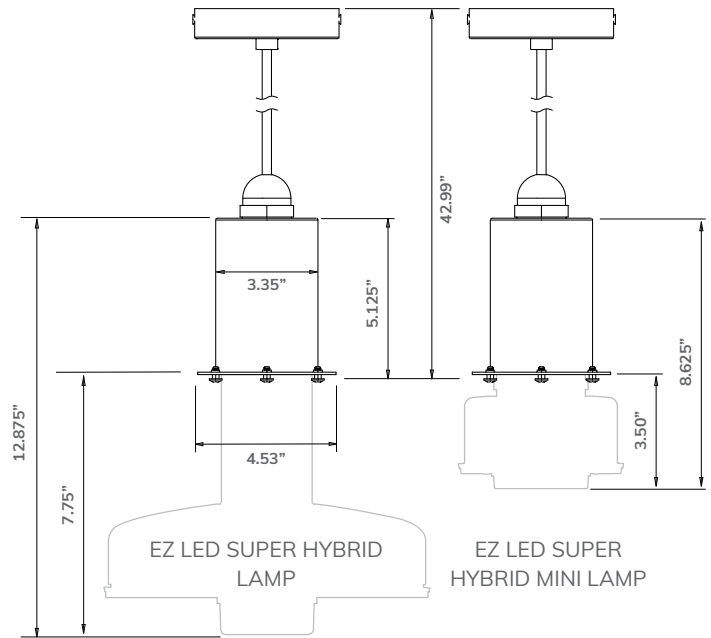

OEO EZ BASE

The OEO EZ BASE converts the mogul base OEO EZ LED lamp to a luminaire for hook or suspended cable mounting. Both the hook and the suspended cable mounting carry a 3/4" NPT thread that can directly mount to a conduit. An optional aircraft steel safety cable is available and designed to attach to the base for a fail-safe attachment.

Some feature highlights include:

- White matte powder coat finish
- 2 meter / 6 foot white cable, terminated with three bare wire 18 AWG
- 1 kg / 2.2 lb (including weight of 2 meter / 6 foot cable)
- Optional safety cable

EZ BASE with Hook Mounting

EZ BASE with Suspended Cable Mounting and Canopy

Certifications

Ordering Information

Category	Description	Product Code	Part #
EZ BASE	EZ BASE E39 White Hook Bare Wires - White	03810	OEO-EZ-BASE-E39
	EZ BASE E40 White Hook Bare Wires - White	03811	OEO-EZ-BASE-E40
Suspended Cable + Canopy	EZ BASE E39 Suspended 2.0M Bare Wire - White	03818	OEO-EZ-BASE-SUS-E39-WH OEO-
	EZ BASE E39 Suspended 2.0M Bare Wire - Black	03819	EZ-BASE-SUS-E39-BL
	EZ BASE E40 Suspended 2.0M Bare Wire - White	03815	OEO-EZ-BASE-SUS-E40-WH
Optional Safety Cable	EZ BASE Safety Cable – 0.75 Meters / 2 Feet	03027	SCB-001