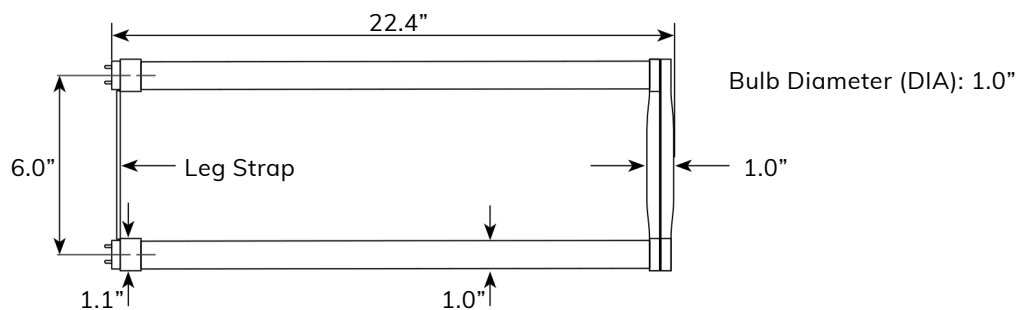

SPECIFICATIONS

- **TYPE:** Hybrid Lamp (Type A/B)
- **POWER:** Ballast Operated or Direct Wire, 120-277V
- **CCT:** Tunable | 3000K, 3500K, 4000K, 5000K, 6500K
- **WATTAGE:** Selectable | 11.5W, 13W, 15W
- **LUMENS:** Adjustable | 1,700 to 2,200LM
- **BEAM ANGLE:** 210° Distribution
- **BASE:** 2G13 | Medium Bi-Pin
- **CRI:** 82
- **EFFICACY:** 140 to 156 Lumens Per Watt
- **LEG SPACING:** 6 Inches
- **OPERATING TEMP:** -4° to 113°F
- **WARRANTY:** 5 years / 50,000 hours

NOTE:

These Hybrid (Type A/B) tubes operate with mainstream instant start electronic ballasts AND on direct line voltage 120-277V

OEO T8 UBend – CCT & Wattage Selectable | 6" Leg Spacing

PRODUCT DETAILS

Model	Length	Watts	Lumens	CCT	LPW
OEO-LED-T8-UB6-SELECT-HY	22IN	Selectable 11.5W, 13W, 15W	Adjustable 1,700LM to 2,200LM	Tunable 3000K, 3500K, 4000K, 5000K, 6500K	140 to 156

DIMENSIONS

WIRING DIAGRAM