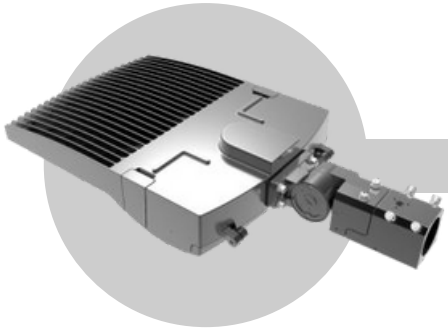

Type 5

Type 5 optics produce a symmetrical square pattern that distributes light equally on all sides of the luminaire.

BEFORE

AFTER

LED AREA LIGHT
OEO Premium Area Light

MOUNTING OPTIONS

ORDERING ex. **OEO-PAL-150-SV-40K-3-D-SLA-D0**