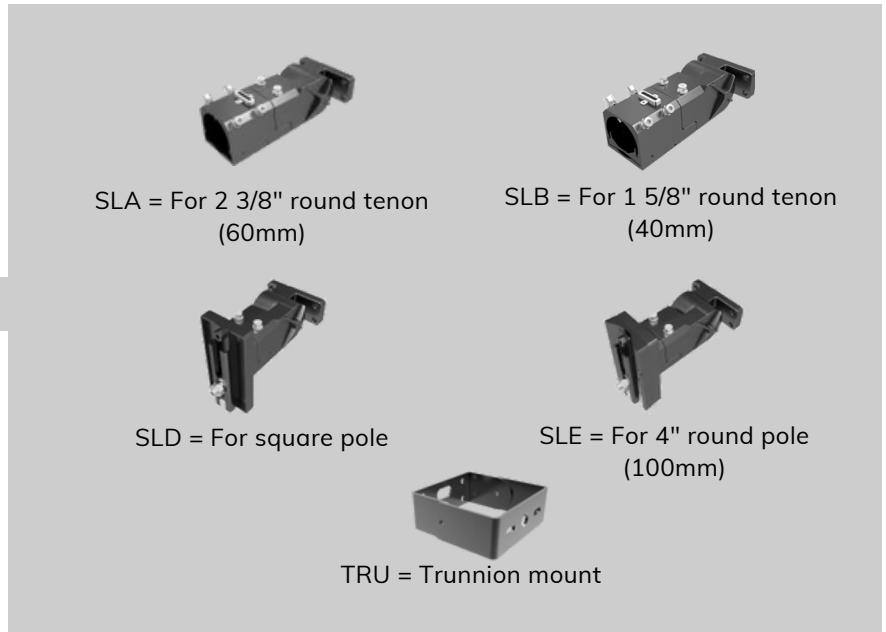

LED AREA LIGHT FIXTURE OEO Premium Area Light

PRODUCT SPECIFICATIONS

	Watts	Lumens	Weight	Dimensions (in.)
	120W 150W 200W	18,600 23,200 29,000	21.3lbs	31.1 x 12.4 x 3.8
	240W 320W	38,900 48,300	23.8 lbs	35.8 x 12.4 x 3.8

Type 5

Type 5 optics produce a symmetrical square pattern that distributes light equally on all sides of the luminaire.

BEFORE

AFTER

LED AREA LIGHT
OEO Premium Area Light

MOUNTING OPTIONS

ORDERING ex. **OEO-PAL-150-SV-40K-3-D-SLA-D0**