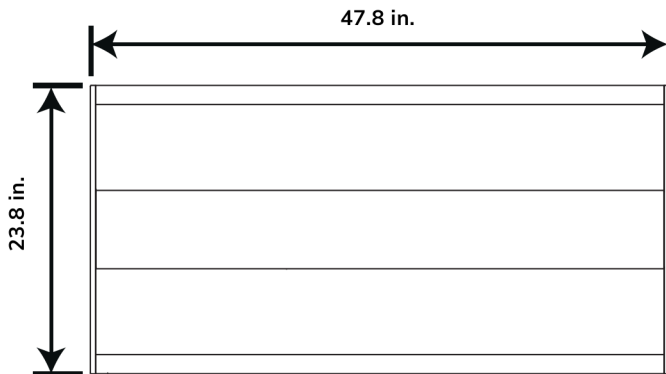

### SPECIFICATIONS

- **COLOR SELECTABLE:** Field selectable CCT – 3500K, 4000K & 5000K @ >80 CRI
- **WATTAGE SELECTABLE:** Field selectable wattage and lumen output
- **PROFILE:** 2'x2' and 2'x4' standard sizes
- **POWER:** 120v-277v with 0-10v dimming
- **EFFICACY:** 125+ lumens per watt
- **MOTION SENSOR:** Optional sensors available
- **WARRANTY:** 54,000 hours / 10 year Manufacturer's Warranty
- **MANUFACTURER INFO:** Energetic 60068 / E5T4A2534D-A3550

## DIMENSIONS