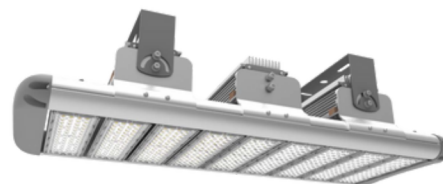

HIGH BAY FOR EXTREME APPLICATIONS

OEO Edge - High Temperature LED

The OEO Edge HT fixture is a heavy duty high bay designed for challenging environments and high temperatures. This durable LED offers high brightness, big energy savings, and low maintenance over the long LED life ensuring consistent performance and a fast ROI payback.

FEATURES

- Durable high/low bay fixture designed for extreme operating conditions
- IP66 Rating provides protection from dust, dirt, and water
- High temperature resistant construction with aluminum alloy housing and heavy aluminium driver housing.
- Stable operation at 176°F
- 100,000 hours; L70
- Energy savings of 60-75%
- Long life with low maintenance
- Maintains consistent performance and brightness
- Stands up to extreme elements, even wet and corrosive environments

Heavy Duty Industry

Chemical Industry

Metal Treatment

Oil & Gas Industry

HIGH/LOW BAY FOR EXTREME APPLICATIONS
OEO Edge High Temperature Fixture

PRODUCT SPECIFICATIONS

MODEL	REPLACES	WATTAGE	LUMENS	WEIGHT	DIMENSIONS
OEO-EDGE-HT 100W	250W HID	100W	14,000	17 lbs	12 × 14.4 × 9.2 in
OEO-EDGE-HT 150W	400W HID	150W	21,000	20.5 lbs	15.8 × 14.4 × 9.2 in
OEO-EDGE-HT 200W	750W HID	200W	28,000	23.6 lbs	19.5 × 14.4 × 9.2 in
OEO-EDGE-HT 300W	1000W HID	300W	42,000	36.4 lbs	26.9 × 14.4 × 9.2 in
OEO-EDGE-HT 450W	1500W HID	450W	63,000	61.7 lbs	38 × 14.4 × 9.2 in

U BRACKET W/ HOOK MOUNT

100W

150W

200W

300W

450W

ORDERING

ex. OEO-EDGE-HT-100W-ND-SV-01-01-02-01