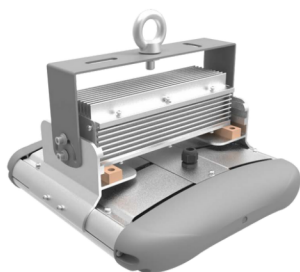

HIGH BAY FOR EXTREME APPLICATIONS

OEO Edge - High Temperature LED

The OEO Edge HT fixture is a heavy duty high bay designed for challenging environments and high temperatures. This durable LED offers high brightness, big energy savings, and low maintenance over the long LED life ensuring consistent performance and a fast ROI payback.

FEATURES

- Durable high/low bay fixture designed for extreme operating conditions
- IP66 Rating provides protection from dust, dirt, and water
- High temperature resistant construction with aluminum alloy housing and heavy aluminium driver housing.
- Stable operation at 176°F
- 100,000 hours; L70
- Energy savings of 60-75%
- Long life with low maintenance
- Maintains consistent performance and brightness
- Stands up to extreme elements, even wet and corrosive environments

Heavy Duty Industry

Chemical Industry

Metal Treatment

Oil & Gas Industry

HIGH/LOW BAY FOR EXTREME APPLICATIONS
OEO Edge High Temperature Fixture

PRODUCT SPECIFICATIONS

MODEL	REPLACES	WATTAGE	LUMENS	WEIGHT	DIMENSIONS
OEO-EDGE-HT 100W	250W HID	100W	14,000	17 lbs	12 × 14.4 × 9.2 in
OEO-EDGE-HT 150W	400W HID	150W	21,000	20.5 lbs	15.8 × 14.4 × 9.2 in
OEO-EDGE-HT 200W	750W HID	200W	28,000	23.6 lbs	19.5 × 14.4 × 9.2 in
OEO-EDGE-HT 300W	1000W HID	300W	42,000	36.4 lbs	26.9 × 14.4 × 9.2 in
OEO-EDGE-HT 450W	1500W HID	450W	63,000	61.7 lbs	38 × 14.4 × 9.2 in

U BRACKET W/ HOOK MOUNT

100W

150W

200W

300W

450W

ORDERING

ex. OEO-EDGE-HT-100W-ND-SV-01-01-02-01