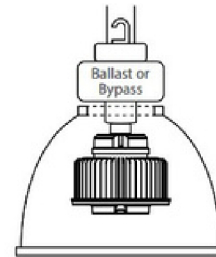

LOW BAY HYBRID BULB OEO EZ LED Super Hybrid Mini

DIMENSIONS

APPLICATIONS

Low Bay

Open

ORDERING

MODEL	WATTAGE	BASE	COLOR TEMP	EXTRA OPTIONS
OEO Super Hybrid Mini	28W	E26	40-4000K	OS - Occupancy Sensor
	45W	E39	50-5000K	BT - Bluetooth Controls

ADDITIONAL OPTIONS

- Bluetooth network controls
- Occupancy / motion sensor
- Dimming, scheduling, grouping, zone controls
- Uplight accessory
- Black pendant mount with architectural cylinder

SAFETY NOTES

- Turn off power when installing lamp
- Do NOT install in line voltage above 277V
- Not intended for use in emergency lighting