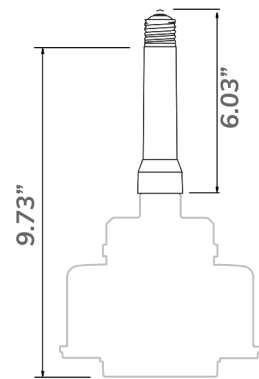

LOW BAY LED LAMP - HYBRID
OEO EZ LED - Super Hybrid Mini

PRODUCT SPECIFICATIONS

MODEL	REPLACES	WATTAGE	LUMENS	CCT	LPW	BASE	FIXTURE TYPE
OEO Super Hybrid Mini-28W	100-175W HID	28W	4000 LM	4,000K	142	E26	Open & Closed
OEO Super Hybrid Mini-45W	175-250W HID	45W	7,000 LM	4000K/ 5,000K	155	E26	Open
OEO Super Hybrid Mini-45W	175-250W HID	45W	7,000 LM	5,000K	155	E39	Open

BEFORE

AFTER

SOCKET EXTENDERS / ADAPTORS

E39 to E26 Short

E39 to E26 Long

E26 to E26 Long

LOW BAY HYBRID BULB OEO EZ LED Super Hybrid Mini

DIMENSIONS