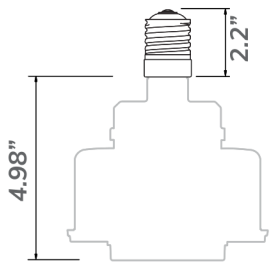

LOW BAY LED LAMP - HYBRID
OEO EZ LED - Super Hybrid Mini

PRODUCT SPECIFICATIONS

MODEL	REPLACES	WATTAGE	LUMENS	CCT	LPW	BASE	FIXTURE TYPE
OEO Super Hybrid Mini-28W	100-175W HID	28W	4000 LM	4,000K	142	E26	Open & Closed
OEO Super Hybrid Mini-45W	175-250W HID	45W	7,000 LM	4000K/ 5,000K	155	E26	Open
OEO Super Hybrid Mini-45W	175-250W HID	45W	7,000 LM	5,000K	155	E39	Open

BEFORE

AFTER

SOCKET EXTENDERS / ADAPTORS

E39 to E26 Short

E39 to E26 Long

E26 to E26 Long

LOW BAY HYBRID BULB OEO EZ LED Super Hybrid Mini

DIMENSIONS