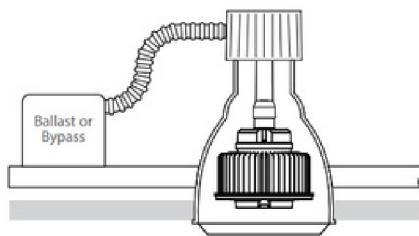

Enclosed Recessed Cans >7"