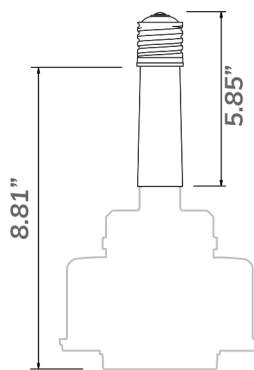

LOW BAY LED LAMP - HYBRID
OEO EZ LED - Super Hybrid Mini

PRODUCT SPECIFICATIONS

MODEL	REPLACES	WATTAGE	LUMENS	CCT	LPW	BASE	FIXTURE TYPE
OEO Super Hybrid Mini-28W	100-175W HID	28W	4000 LM	4,000K	142	E26	Open & Closed
OEO Super Hybrid Mini-45W	175-250W HID	45W	7,000 LM	4000K/ 5,000K	155	E26	Open
OEO Super Hybrid Mini-45W	175-250W HID	45W	7,000 LM	5,000K	155	E39	Open

BEFORE

AFTER

SOCKET EXTENDERS / ADAPTORS

E39 to E26 Short

E39 to E26 Long

E26 to E26 Long

LOW BAY HYBRID BULB OEO EZ LED Super Hybrid Mini

DIMENSIONS