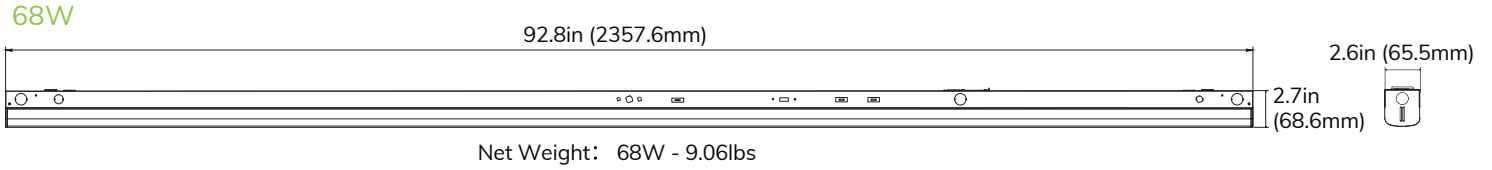

FEATURES

- Wattage and color selectable providing ultimate flexibility to meet lighting specific needs
- Standard lengths of 4 foot and 8 foot
- May be surface or suspension mounted with appropriate mounting options
- Scalable lumen packages from 2,850 to 10,600 lumens with efficacy up to 163 lumens per watt
- Color selectable: 3500K, 4000K, 5000K
- Easy installation options with standard vhooks and surface mounting plate included
- Continuous row mounting possible with optional joiner bracket
- Options: aircraft and chain mounting hardware, emergency battery, wire guard, PIR motion sensor
- Long LED life: L80 @ 50,000 hours
- UL listed for damp locations
- DLC 5.1 - rebate eligible

36W supports 4 positions
wattage regulation;
68W supports 3 positions
wattage regulation.

CCT SELECT

3500K

4000K

5000K

Offer three CCT adjustable
(3500K, 4000K, 5000K).

ACCESSORIES (OPTIONAL)

 <p>V-Hooks (Default)</p>	 <p>Mounting Plate (Default)</p>	 <p>Steel Wire Rope (Sold Separately)</p>
 <p>PIR Sensor NO: BR1819 Description: 120-277VAC input (Sold separately)</p>	 <p>Emergency Battery 8W 900LM 90 min (Sold Separately)</p>	 <p>Microwave Sensor NO: HD027VCR Description: 12 VDC input (Sold separately)</p>
 <p>Joiner Bracket Description: Aligner locks in place for easy continuous row mounting. (Sold separately)</p>	 <p>Chain (Sold Separately)</p>	 <p>Wire Guard (Sold Separately)</p>

LED LINEAR FIXTURE

LED Linear Strip (LF03) - CCT & Wattage Selectable

DIMENSION

PRODUCT SPECIFICATIONS

LF03-36W-4FT

SETTING	4FT - SYSTEM WATTS	3500K		4000K		5000K	
		LUMENS	LPW	LUMENS	LPW	LUMENS	LPW
1	36W	4900LM	136 LM/W	5200LM	144 LM/W	5000LM	139 LM/W
2	30W	4150LM	138 LM/W	4400LM	147 LM/W	4250LM	142 LM/W
3	24W	3350LM	140 LM/W	3600LM	150 LM/W	3470LM	145 LM/W
4	20W	2850LM	143 LM/W	3100LM	155 LM/W	2950LM	148 LM/W