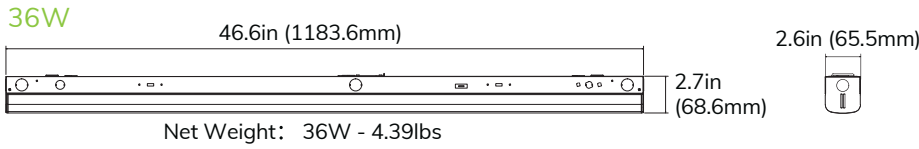

FEATURES

- Wattage and color selectable providing ultimate flexibility to meet lighting specific needs
- Standard lengths of 4 foot and 8 foot
- May be surface or suspension mounted with appropriate mounting options
- Scalable lumen packages from 2,850 to 10,600 lumens with efficacy up to 163 lumens per watt
- Color selectable: 3500K, 4000K, 5000K
- Easy installation options with standard vhooks and surface mounting plate included
- Continuous row mounting possible with optional joiner bracket
- Options: aircraft and chain mounting hardware, emergency battery, wire guard, PIR motion sensor
- Long LED life: L80 @ 50,000 hours
- UL listed for damp locations
- DLC 5.1 - rebate eligible

36W supports 4 positions
wattage regulation;
68W supports 3 positions
wattage regulation.

CCT SELECT

3500K

4000K

5000K

Offer three CCT adjustable
(3500K, 4000K, 5000K).

ACCESSORIES (OPTIONAL)

 <p>V-Hooks (Default)</p>	 <p>Mounting Plate (Default)</p>	 <p>Steel Wire Rope (Sold Separately)</p>
 <p>PIR Sensor NO: BR1819 Description: 120-277VAC input (Sold separately)</p>	 <p>Emergency Battery 8W 900LM 90 min (Sold Separately)</p>	 <p>Microwave Sensor NO: HD027VCR Description: 12 VDC input (Sold separately)</p>
 <p>Joiner Bracket Description: Aligner locks in place for easy continuous row mounting. (Sold separately)</p>	 <p>Chain (Sold Separately)</p>	 <p>Wire Guard (Sold Separately)</p>

LED LINEAR FIXTURE

LED Linear Strip (LF03) - CCT & Wattage Selectable

DIMENSION

PRODUCT SPECIFICATIONS

LF03-36W-4FT

SETTING	4FT - SYSTEM WATTS	3500K		4000K		5000K	
		LUMENS	LPW	LUMENS	LPW	LUMENS	LPW
1	36W	4900LM	136 LM/W	5200LM	144 LM/W	5000LM	139 LM/W
2	30W	4150LM	138 LM/W	4400LM	147 LM/W	4250LM	142 LM/W
3	24W	3350LM	140 LM/W	3600LM	150 LM/W	3470LM	145 LM/W
4	20W	2850LM	143 LM/W	3100LM	155 LM/W	2950LM	148 LM/W