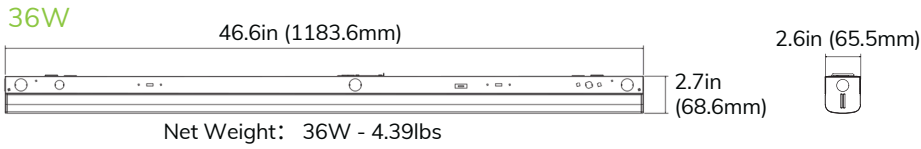

FEATURES

- Wattage and color selectable providing ultimate flexibility to meet lighting specific needs
- Standard lengths of 4 foot and 8 foot
- May be surface or suspension mounted with appropriate mounting options
- Scalable lumen packages from 2,850 to 10,600 lumens with efficacy up to 163 lumens per watt
- Color selectable: 3500K, 4000K, 5000K
- Easy installation options with standard vhooks and surface mounting plate included
- Continuous row mounting possible with optional joiner bracket
- Options: aircraft and chain mounting hardware, emergency battery, wire guard, PIR motion sensor
- Long LED life: L80 @ 50,000 hours
- UL listed for damp locations
- DLC 5.1 - rebate eligible

LED LINEAR STRIP

LED Linear Strip - CCT & Wattage Selectable

CCT AND WATTAGE SELECTABLE

Field selectable color temperature (CCT) and wattage / lumen output.

WATTAGE SELECT

LV1

LV2

LV3

LV4

36W supports 4 positions
wattage regulation;
68W supports 3 positions
wattage regulation.

CCT SELECT

3500K

4000K

5000K

Offer three CCT adjustable
(3500K, 4000K, 5000K).

ACCESSORIES (OPTIONAL)

LED LINEAR STRIP

LED Linear Strip - CCT & Wattage Selectable

DIMENSION

PRODUCT SPECIFICATIONS

OEO-LF03-36W-4FT

| SETTING | 4FT - SYSTEM WATTS | 3500K | | 4000K | | 5000K | |
|---------|--------------------|--------|----------|--------|----------|--------|----------|
| | | LUMENS | LPW | LUMENS | LPW | LUMENS | LPW |
| 1 | 36W | 4900LM | 136 LM/W | 5200LM | 144 LM/W | 5000LM | 139 LM/W |
| 2 | 30W | 4150LM | 138 LM/W | 4400LM | 147 LM/W | 4250LM | 142 LM/W |
| 3 | 24W | 3350LM | 140 LM/W | 3600LM | 150 LM/W | 3470LM | 145 LM/W |
| 4 | 20W | 2850LM | 143 LM/W | 3100LM | 155 LM/W | 2950LM | 148 LM/W |