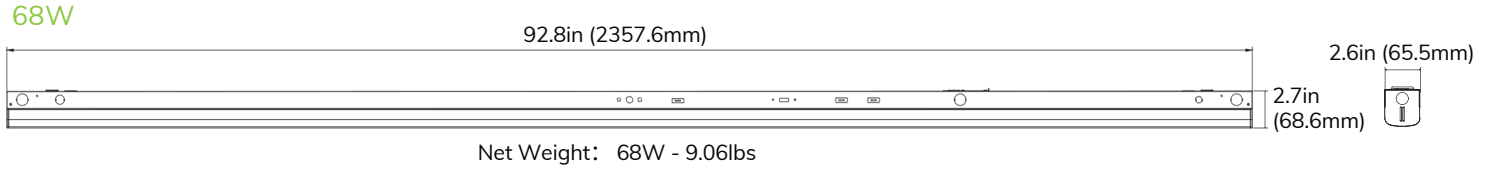

FEATURES

- Wattage and color selectable providing ultimate flexibility to meet lighting specific needs
- Standard lengths of 4 foot and 8 foot
- May be surface or suspension mounted with appropriate mounting options
- Scalable lumen packages from 2,850 to 10,600 lumens with efficacy up to 163 lumens per watt
- Color selectable: 3500K, 4000K, 5000K
- Easy installation options with standard vhooks and surface mounting plate included
- Continuous row mounting possible with optional joiner bracket
- Options: aircraft and chain mounting hardware, emergency battery, wire guard, PIR motion sensor
- Long LED life: L80 @ 50,000 hours
- UL listed for damp locations
- DLC 5.1 - rebate eligible

LED LINEAR STRIP

LED Linear Strip - CCT & Wattage Selectable

CCT AND WATTAGE SELECTABLE

Field selectable color temperature (CCT) and wattage / lumen output.

WATTAGE SELECT

LV1

LV2

LV3

LV4

36W supports 4 positions
wattage regulation;
68W supports 3 positions
wattage regulation.

CCT SELECT

3500K

4000K

5000K

Offer three CCT adjustable
(3500K, 4000K, 5000K).

ACCESSORIES (OPTIONAL)

LED LINEAR STRIP

LED Linear Strip - CCT & Wattage Selectable

DIMENSION

PRODUCT SPECIFICATIONS

OEO-LF03-36W-4FT

| SETTING | 4FT - SYSTEM WATTS | 3500K | | 4000K | | 5000K | |
|---------|--------------------|--------|----------|--------|----------|--------|----------|
| | | LUMENS | LPW | LUMENS | LPW | LUMENS | LPW |
| 1 | 36W | 4900LM | 136 LM/W | 5200LM | 144 LM/W | 5000LM | 139 LM/W |
| 2 | 30W | 4150LM | 138 LM/W | 4400LM | 147 LM/W | 4250LM | 142 LM/W |
| 3 | 24W | 3350LM | 140 LM/W | 3600LM | 150 LM/W | 3470LM | 145 LM/W |
| 4 | 20W | 2850LM | 143 LM/W | 3100LM | 155 LM/W | 2950LM | 148 LM/W |