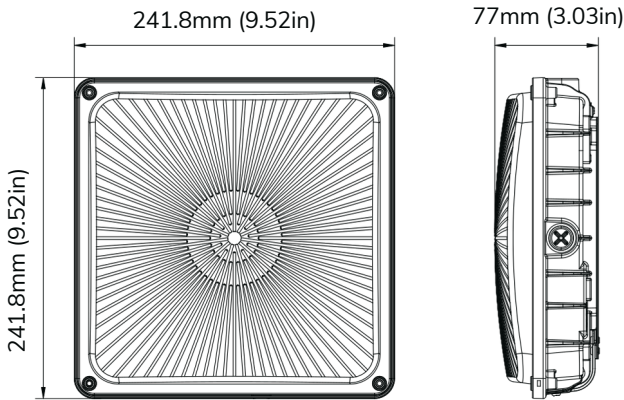

Surface Mounted With J-Box

Conduit Pendant Mount

LED CANOPY FIXTURE LED Canopy Light - Selectable CCT & Lumens

DIMENSIONS

PHOTOMETRICS

PERFORMANCE DATA

SETTING	SYSTEM WATTS	3000K		4000K		5000K	
		LUMENS	LPW	LUMENS	LPW	LUMENS	LPW
100%	60W	7800LM	130 LM/W	8400LM	140 LM/W	8000LM	133 LM/W
80%	47W	6500LM	138 LM/W	7000LM	149 LM/W	6600LM	140 LM/W
60%	36W	5200LM	144 LM/W	5600LM	156 LM/W	5300LM	147 LM/W
40%	24W	3700LM	154 LM/W	4000LM	167 LM/W	3800LM	158 LM/W