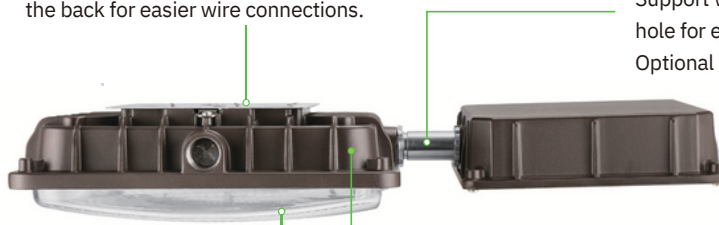

STANDARD OUTPUT CANOPY FIXTURE

LED Canopy Light

Our 60W canopy fixture features adjustable color temperature and selectable lumen output settings to meet your exact onsite needs. A cost-effective, energy-saving LED for surface mount applications in commercial buildings, gas stations, retail, and educational facilities. The thin design with robust housing combines architectural appeal with excellent heat dissipation to extend lifespan. Easy installation options for surface mounting, J-Box mounting, or 3/4" pendant mount.

Surface Mounted With J-Box

Conduit Pendant Mount

LED CANOPY FIXTURE LED Canopy Light - Selectable CCT & Lumens

DIMENSIONS

PHOTOMETRICS

PERFORMANCE DATA

SETTING	SYSTEM WATTS	3000K		4000K		5000K	
		LUMENS	LPW	LUMENS	LPW	LUMENS	LPW
100%	60W	7800LM	130 LM/W	8400LM	140 LM/W	8000LM	133 LM/W
80%	47W	6500LM	138 LM/W	7000LM	149 LM/W	6600LM	140 LM/W
60%	36W	5200LM	144 LM/W	5600LM	156 LM/W	5300LM	147 LM/W
40%	24W	3700LM	154 LM/W	4000LM	167 LM/W	3800LM	158 LM/W

ORDERING

FIXTURE TYPE	WATTAGE	VOLTAGE	CCT	FINISH	SENSOR	POWER ADJUSTABLE
OEO-CP07 Canopy Series	60W	27V 120-277V	DDK Adjustable color temperature	D Dark Bronze	M With Sensor BLANK Without Photocell	AD With Adjustment Dial BLANK Without Adjustment Dial

Mounting Bracket

Suitable for J-BOX mounting, and easy for installation, also support pendant mounting, wires coming out from the back for easier wire connections.

1/2 inch knock out

Support wires coming from the hole for easier wire connections. Optional PIR sensor and Emergency Battery.