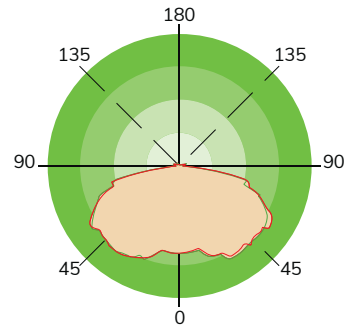

STANDARD OUTPUT CANOPY FIXTURE

LED Canopy Light

Our 60W canopy fixture features adjustable color temperature and selectable lumen output settings to meet your exact onsite needs. A cost-effective, energy-saving LED for surface mount applications in commercial buildings, gas stations, retail, and educational facilities. The thin design with robust housing combines architectural appeal with excellent heat dissipation to extend lifespan. Easy installation options for surface mounting, J-Box mounting, or 3/4" pendant mount.

Surface Mounted With J-Box

Conduit Pendant Mount

LED CANOPY FIXTURE LED Canopy Light - Selectable CCT & Lumens

DIMENSIONS

PHOTOMETRICS

PERFORMANCE DATA

SETTING	SYSTEM WATTS	3000K		4000K		5000K	
		LUMENS	LPW	LUMENS	LPW	LUMENS	LPW
100%	60W	7800LM	130 LM/W	8400LM	140 LM/W	8000LM	133 LM/W
80%	47W	6500LM	138 LM/W	7000LM	149 LM/W	6600LM	140 LM/W
60%	36W	5200LM	144 LM/W	5600LM	156 LM/W	5300LM	147 LM/W
40%	24W	3700LM	154 LM/W	4000LM	167 LM/W	3800LM	158 LM/W