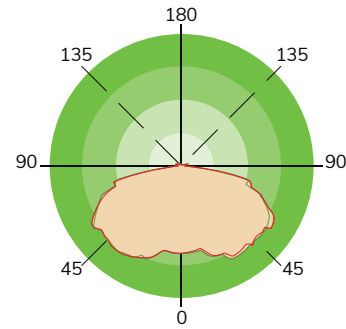

STANDARD OUTPUT CANOPY FIXTURE

LED Canopy Light

Our 60W canopy fixture features adjustable color temperature and selectable lumen output settings to meet your exact onsite needs. A cost-effective, energy-saving LED for surface mount applications in commercial buildings, gas stations, retail, and educational facilities. The thin design with robust housing combines architectural appeal with excellent heat dissipation to extend lifespan. Easy installation options for surface mounting, J-Box mounting, or 3/4" pendant mount.

Surface Mounted With J-Box

Conduit Pendant Mount

LED CANOPY FIXTURE LED Canopy Light - Selectable CCT & Lumens

DIMENSIONS

PHOTOMETRICS

PERFORMANCE DATA

SETTING	SYSTEM WATTS	3000K		4000K		5000K	
		LUMENS	LPW	LUMENS	LPW	LUMENS	LPW
100%	60W	7800LM	130 LM/W	8400LM	140 LM/W	8000LM	133 LM/W
80%	47W	6500LM	138 LM/W	7000LM	149 LM/W	6600LM	140 LM/W
60%	36W	5200LM	144 LM/W	5600LM	156 LM/W	5300LM	147 LM/W
40%	24W	3700LM	154 LM/W	4000LM	167 LM/W	3800LM	158 LM/W