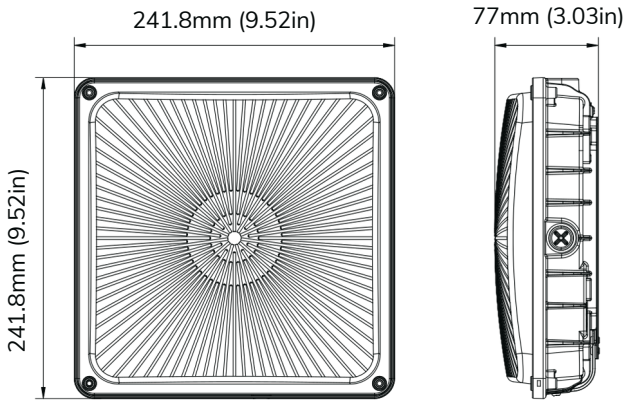

Surface Mounted With J-Box

Conduit Pendant Mount

LED CANOPY FIXTURE LED Canopy Light - Selectable CCT & Lumens

DIMENSIONS

PHOTOMETRICS

PERFORMANCE DATA

SETTING	SYSTEM WATTS	3000K		4000K		5000K	
		LUMENS	LPW	LUMENS	LPW	LUMENS	LPW
100%	60W	7800LM	130 LM/W	8400LM	140 LM/W	8000LM	133 LM/W
80%	47W	6500LM	138 LM/W	7000LM	149 LM/W	6600LM	140 LM/W
60%	36W	5200LM	144 LM/W	5600LM	156 LM/W	5300LM	147 LM/W
40%	24W	3700LM	154 LM/W	4000LM	167 LM/W	3800LM	158 LM/W