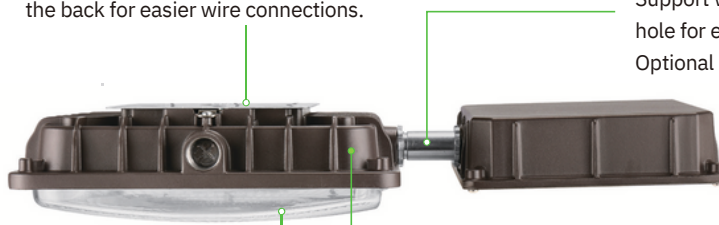

STANDARD OUTPUT CANOPY FIXTURE

LED Canopy Light

Our 60W canopy fixture features adjustable color temperature and selectable lumen output settings to meet your exact onsite needs. A cost-effective, energy-saving LED for surface mount applications in commercial buildings, gas stations, retail, and educational facilities. The thin design with robust housing combines architectural appeal with excellent heat dissipation to extend lifespan. Easy installation options for surface mounting, J-Box mounting, or 3/4" pendant mount.

Surface Mounted With J-Box

Conduit Pendant Mount

LED CANOPY FIXTURE LED Canopy Light - Selectable CCT & Lumens

DIMENSIONS

PHOTOMETRICS

PERFORMANCE DATA

SETTING	SYSTEM WATTS	3000K		4000K		5000K	
		LUMENS	LPW	LUMENS	LPW	LUMENS	LPW
100%	60W	7800LM	130 LM/W	8400LM	140 LM/W	8000LM	133 LM/W
80%	47W	6500LM	138 LM/W	7000LM	149 LM/W	6600LM	140 LM/W
60%	36W	5200LM	144 LM/W	5600LM	156 LM/W	5300LM	147 LM/W
40%	24W	3700LM	154 LM/W	4000LM	167 LM/W	3800LM	158 LM/W

Mounting Bracket

Suitable for J-BOX mounting, and easy for installation, also support pendant mounting, wires coming out from the back for easier wire connections.

1/2 inch knock out

Support wires coming from the hole for easier wire connections. Optional PIR sensor and Emergency Battery.