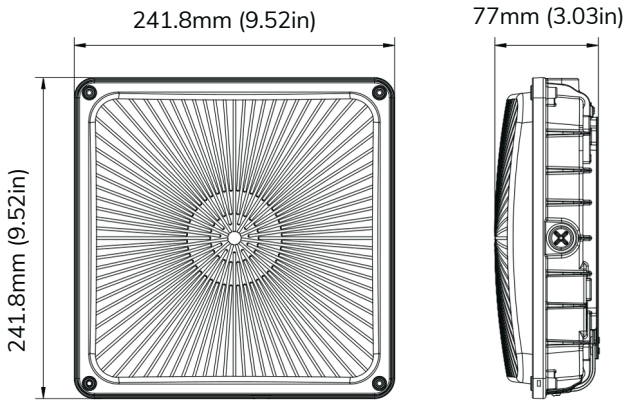

HIGH OUTPUT CANOPY FIXTURE

LED Canopy Light

The 110W canopy fixture features adjustable color temperature and selectable lumen output settings to meet your exact onsite needs. A cost-effective, energy-saving LED for surface mount applications in commercial buildings, gas stations, retail, and educational facilities. The thin design with robust housing combines architectural appeal with excellent heat dissipation to extend lifespan. Easy installation options for surface mounting, J-Box mounting, or 3/4" pendant mount.

APPLICATIONS

- Commercial Buildings
- Parking Garage
- Gas Station
- Retail Stores
- Schools
- Hospitality

CERTIFICATIONS

SPECIFICATIONS

- **POWERED BY:** 120-277V
- **CCT:** Tunable - 3000K, 4000K, 5000K
- **WATTAGE:** 110W, Adjustable
- **LUMENS:** Selectable - 6,800 LM to 16,500 LM
- **EFFICACY (AVERAGE):** 158 lumens per watt
- **OPERATING TEMP:** -40°F to 104°F
- **RATING:** L80, 50,000 hours
- **PIR SENSOR:** Optional
- **WARRANTY:** 5 years
- **BRAND:** Mester

Surface Mounted With J-Box

Conduit Pendant Mount

LED CANOPY FIXTURE LED Canopy Light - Selectable CCT & Lumens

DIMENSIONS

PHOTOMETRICS

PERFORMANCE DATA

SETTING	SYSTEM WATTS	3000K		4000K		5000K	
		LUMENS	LPW	LUMENS	LPW	LUMENS	LPW
100%	110W	15500LM	141 LM/W	16500LM	150LM/W	16000LM	145 LM/W
80%	85W	12800LM	151 LM/W	13600LM	160 LM/W	13000LM	153 LM/W
60%	63W	9800LM	156 LM/W	10500LM	167 LM/W	10000LM	159 LM/W
40%	41W	6800LM	166 LM/W	7200LM	176 LM/W	7000LM	171 LM/W