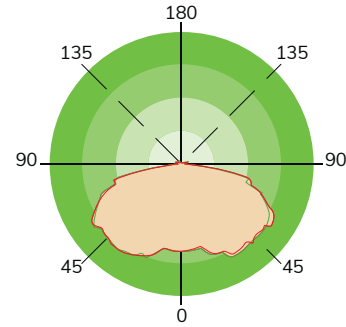

Surface Mounted With J-Box

Conduit Pendant Mount

LED CANOPY FIXTURE LED Canopy Light - Selectable CCT & Lumens

DIMENSIONS

PHOTOMETRICS

PERFORMANCE DATA

SETTING	SYSTEM WATTS	3000K		4000K		5000K	
		LUMENS	LPW	LUMENS	LPW	LUMENS	LPW
100%	110W	15500LM	141 LM/W	16500LM	150LM/W	16000LM	145 LM/W
80%	85W	12800LM	151 LM/W	13600LM	160 LM/W	13000LM	153 LM/W
60%	63W	9800LM	156 LM/W	10500LM	167 LM/W	10000LM	159 LM/W
40%	41W	6800LM	166 LM/W	7200LM	176 LM/W	7000LM	171 LM/W