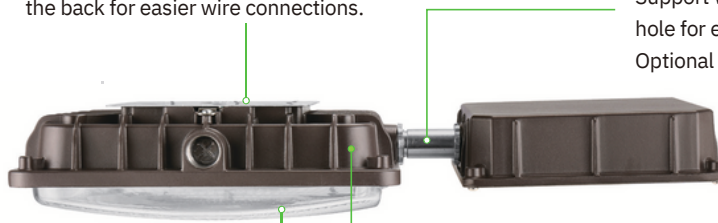

HIGH OUTPUT CANOPY FIXTURE

LED Canopy Light

The 110W canopy fixture features adjustable color temperature and selectable lumen output settings to meet your exact onsite needs. A cost-effective, energy-saving LED for surface mount applications in commercial buildings, gas stations, retail, and educational facilities. The thin design with robust housing combines architectural appeal with excellent heat dissipation to extend lifespan. Easy installation options for surface mounting, J-Box mounting, or 3/4" pendant mount.

ORDERING

FIXTURE TYPE	WATTAGE	VOLTAGE	CCT	FINISH	SENSOR	POWER ADJUSTABLE
OEO-CP07 Canopy Series	110W	27V 120-277V	DDK Adjustable color temperature	D Dark Bronze	M With Sensor BLANK Without Photocell	AD With Adjustment Dial BLANK Without Adjustment Dial

Mounting Bracket

Suitable for J-BOX mounting, and easy for installation, also support pendant mounting, wires coming out from the back for easier wire connections.

1/2 inch knock out

Support wires coming from the hole for easier wire connections. Optional PIR sensor and Emergency Battery.