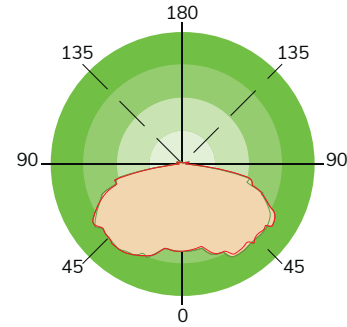

Surface Mounted With J-Box

Conduit Pendant Mount

LED Canopy Light - Selectable CCT & Lumens

DIMENSIONS

PHOTOMETRICS

PERFORMANCE DATA

SETTING	SYSTEM WATTS	3000K		4000K		5000K	
		LUMENS	LPW	LUMENS	LPW	LUMENS	LPW
100%	110W	15500LM	141 LM/W	16500LM	150LM/W	16000LM	145 LM/W
80%	85W	12800LM	151 LM/W	13600LM	160 LM/W	13000LM	153 LM/W
60%	63W	9800LM	156 LM/W	10500LM	167 LM/W	10000LM	159 LM/W
40%	41W	6800LM	166 LM/W	7200LM	176 LM/W	7000LM	171 LM/W