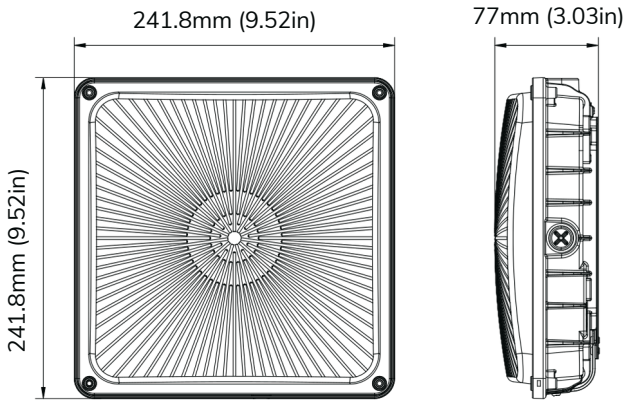

HIGH OUTPUT CANOPY FIXTURE

LED Canopy Light

The 110W canopy fixture features adjustable color temperature and selectable lumen output settings to meet your exact onsite needs. A cost-effective, energy-saving LED for surface mount applications in commercial buildings, gas stations, retail, and educational facilities. The thin design with robust housing combines architectural appeal with excellent heat dissipation to extend lifespan. Easy installation options for surface mounting, J-Box mounting, or 3/4" pendant mount.

Surface Mounted With J-Box

Conduit Pendant Mount

LED Canopy Light - Selectable CCT & Lumens

DIMENSIONS

PHOTOMETRICS

PERFORMANCE DATA

SETTING	SYSTEM WATTS	3000K		4000K		5000K	
		LUMENS	LPW	LUMENS	LPW	LUMENS	LPW
100%	110W	15500LM	141 LM/W	16500LM	150LM/W	16000LM	145 LM/W
80%	85W	12800LM	151 LM/W	13600LM	160 LM/W	13000LM	153 LM/W
60%	63W	9800LM	156 LM/W	10500LM	167 LM/W	10000LM	159 LM/W
40%	41W	6800LM	166 LM/W	7200LM	176 LM/W	7000LM	171 LM/W