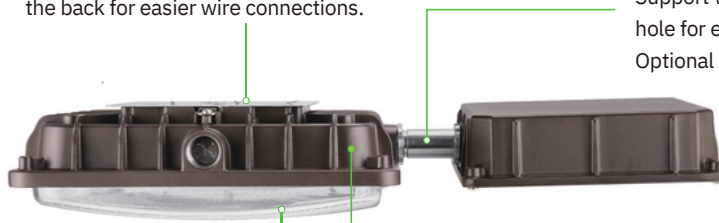

HIGH OUTPUT CANOPY FIXTURE

LED Canopy Light

The 110W canopy fixture features adjustable color temperature and selectable lumen output settings to meet your exact onsite needs. A cost-effective, energy-saving LED for surface mount applications in commercial buildings, gas stations, retail, and educational facilities. The thin design with robust housing combines architectural appeal with excellent heat dissipation to extend lifespan. Easy installation options for surface mounting, J-Box mounting, or 3/4" pendant mount.

Surface Mounted With J-Box

Conduit Pendant Mount

LED CANOPY FIXTURE LED Canopy Light - Selectable CCT & Lumens

DIMENSIONS

PHOTOMETRICS

PERFORMANCE DATA

SETTING	SYSTEM WATTS	3000K		4000K		5000K	
		LUMENS	LPW	LUMENS	LPW	LUMENS	LPW
100%	110W	15500LM	141 LM/W	16500LM	150LM/W	16000LM	145 LM/W
80%	85W	12800LM	151 LM/W	13600LM	160 LM/W	13000LM	153 LM/W
60%	63W	9800LM	156 LM/W	10500LM	167 LM/W	10000LM	159 LM/W
40%	41W	6800LM	166 LM/W	7200LM	176 LM/W	7000LM	171 LM/W

Mounting Bracket

Suitable for J-BOX mounting, and easy for installation, also support pendant mounting, wires coming out from the back for easier wire connections.

1/2 inch knock out

Support wires coming from the hole for easier wire connections. Optional PIR sensor and Emergency Battery.