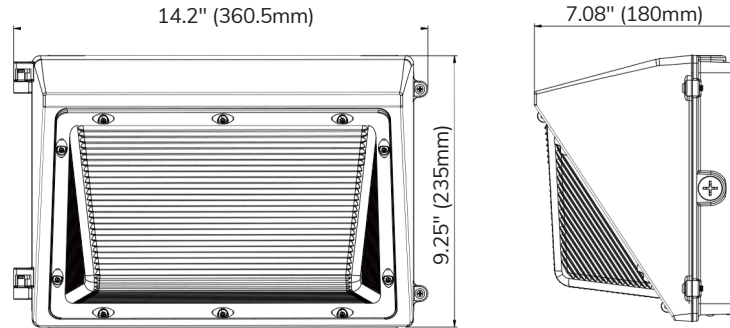

### SPECIFICATIONS

- **POWERED BY:** 120-277v
- **CCT:** Tunable - 3000K, 4000K, 5000K
- **WATTAGE:** Power Adjustable
- **LUMENS:** Selectable 3,800 LM to 12,000 LM
- **CRI:** 70
- **EFFICACY (AVERAGE):** 120 LPW
- **OPERATING TEMP:** -40°F to 104°F
- **RATING:** L80, 50,000 hours
- **PHOTOCELL:** Optional
- **WARRANTY:** 5 years

## DIMENSIONS

**Net Weight**  
65W: 6.724 lbs.  
100W: 7.319 lbs.